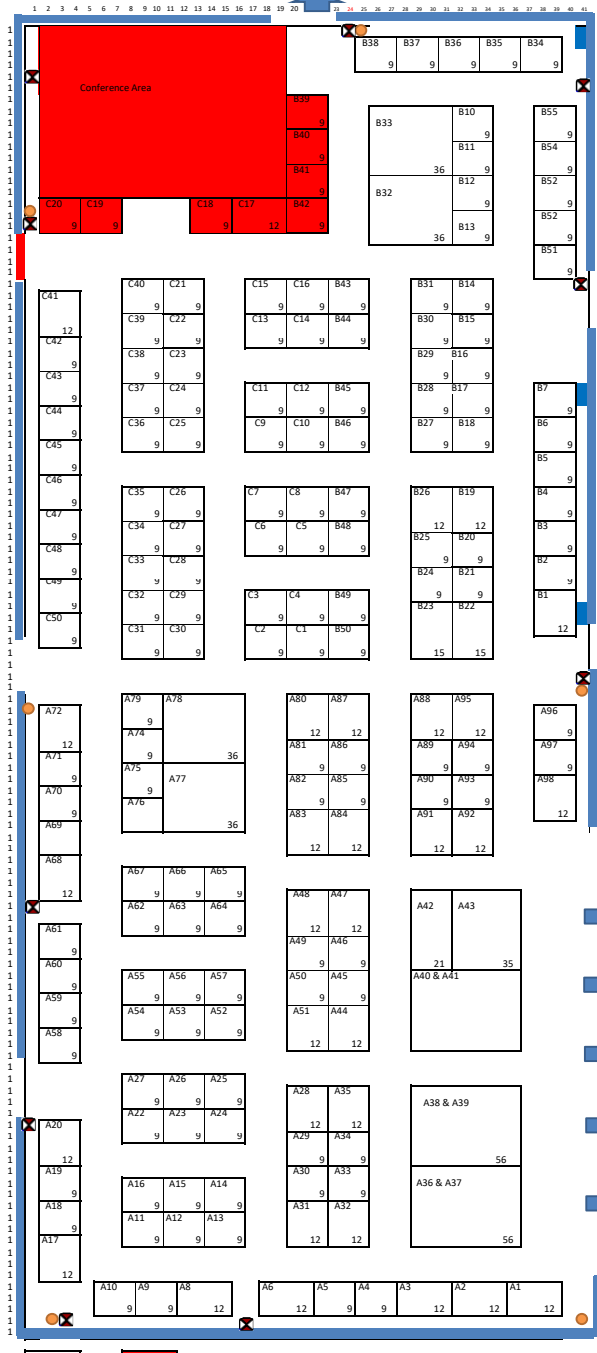

EMER. EXT.

31st July - 01st August 2025
Hall No. 12 & 12A Bharat Mandapam (Pragati Maidan),
New Delhi, India

SERVICE/EMER. EXIT

SERVICE/EMER. EXIT

SERVICE/EMER. EXIT

SERVICE/EMER. EXIT

SERVICE/EMER. EXIT

SERVICE/EMER. EXIT

Emergency Exit

EXIT

Vacant Sold

HALL NO 12 A

ENTRY

HALL NO 12

Note* - Floor plan is subject to changes without prior notice